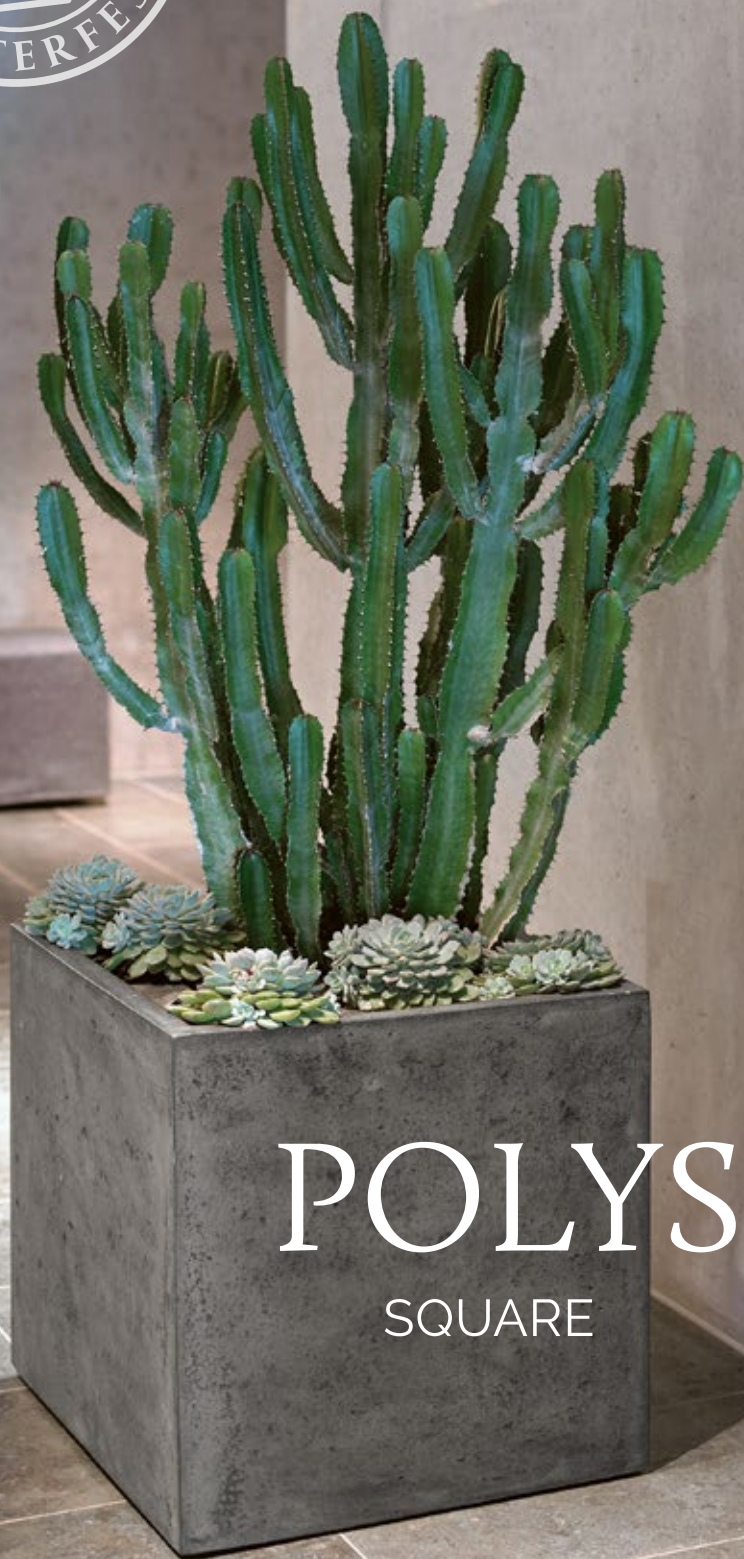

POLYSTONE

SQUARE

Steffens Dekoration